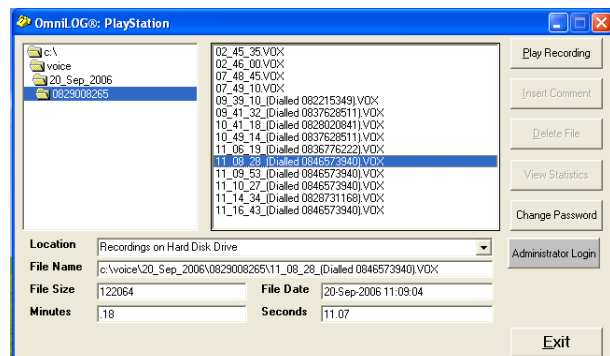

The fields are diverse and include:

- Telecommunications,
- Education,
- Science
- Commerce,
- Retail,
- Finance,
- Mining, Insurance,
- Assurance,
- Security
- Manufacturing.